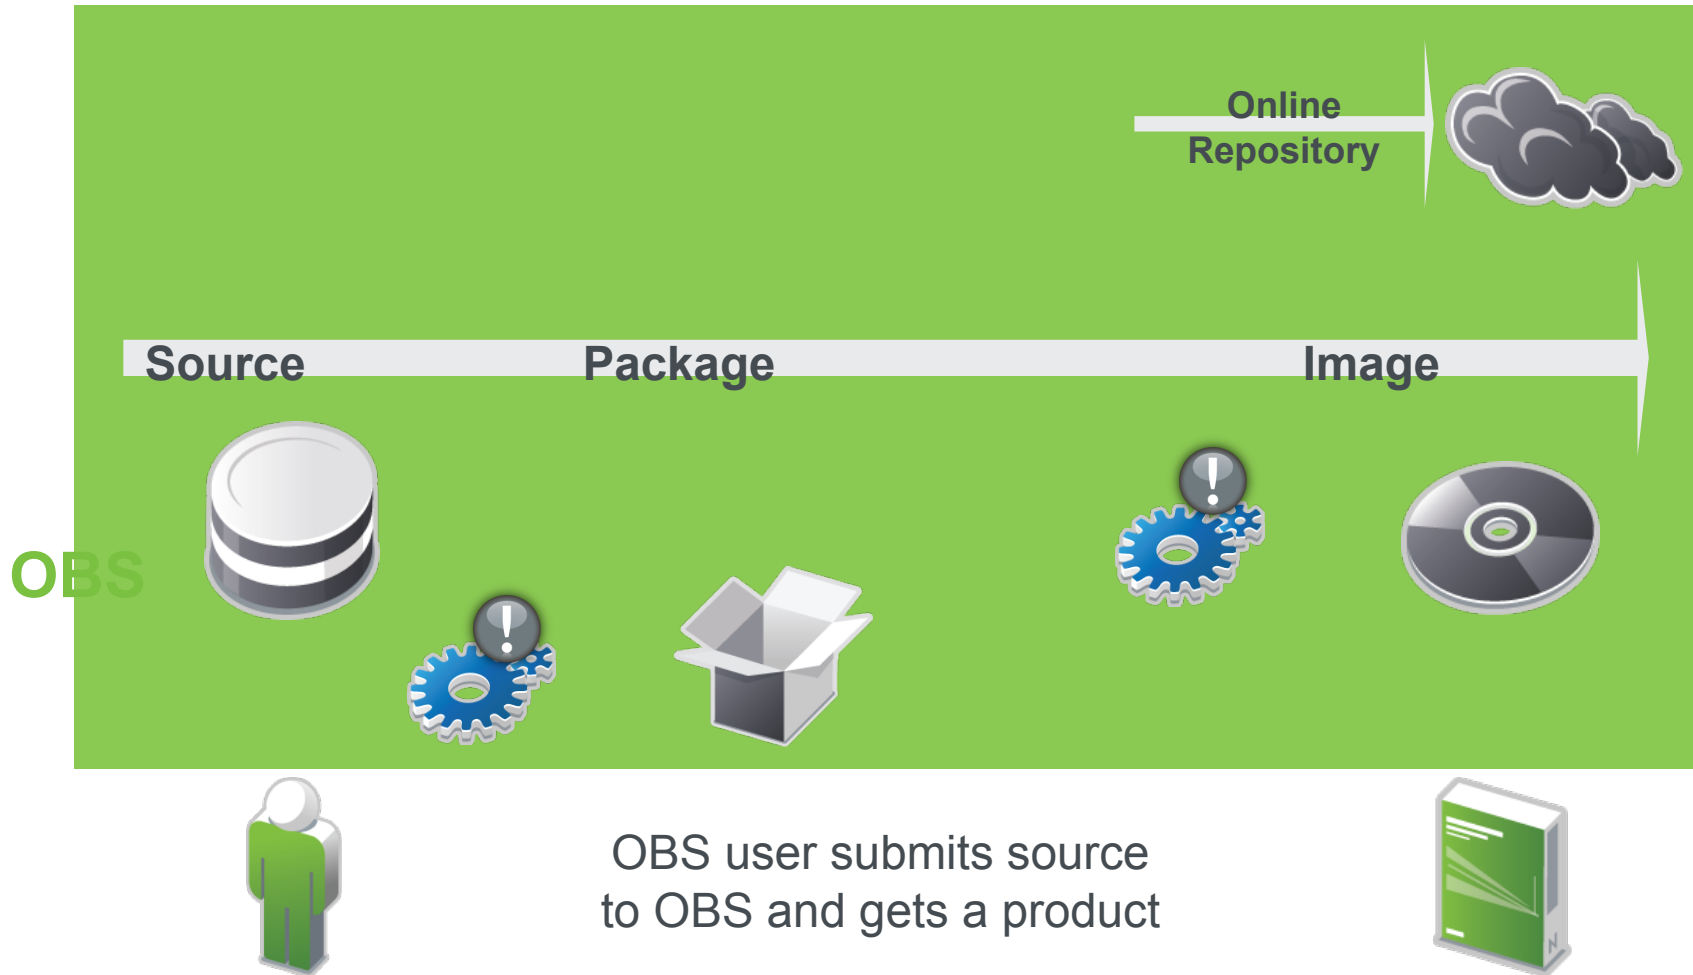

SUSE® Linux Enterprise How We Build It