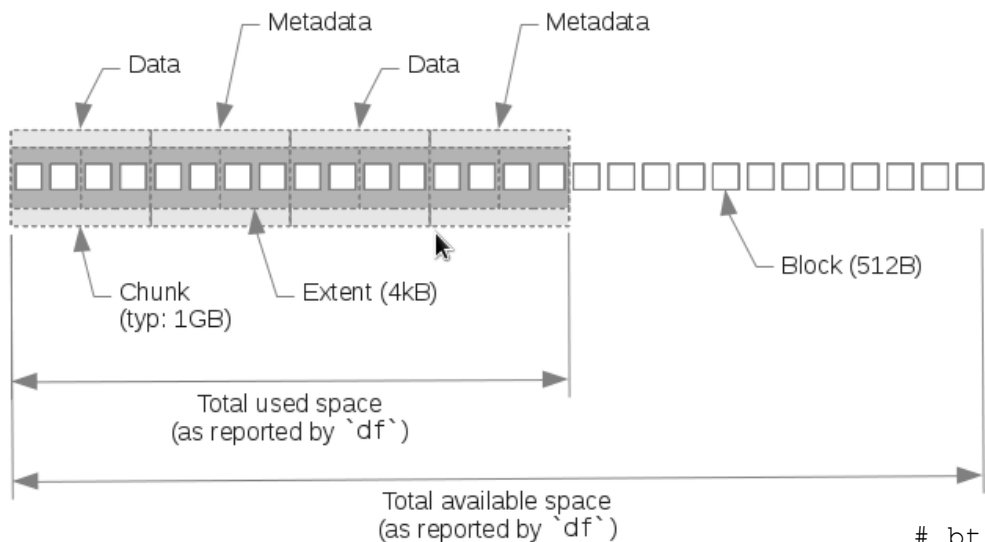

λ Subscription Management Tool

.Subscription and patch management, proxy/mirroring/staging

λ Starter System for System z

.A pre-built installation server, deployable with z/VM tools

Features of SLES 12

- Linux Kernel 3.12
 - Only 64-bit kernel
 - Support of 32-bit application through execution environment
 - YaST modules written in Ruby
 - OFED 3.12
 - Significant backport assistance from HCA vendors (Intel, Mellanox, etc.)
 - Installation default to btrfs
 - Provides snapshots, copy-on-write, subvolumes, scalable to 16EiB
-

Btrfs Disk Space And Extents

In case of a Btrfs filesystem on a single underlying block device

```
# btrfs filesystem df /
Data: total=14.50GB, used=12.20GB
System, DUP: total=8.00MB, used=12.00KB
System: total=4.00MB, used=0.00
Metadata, DUP: total=1.75GB, used=904.11MB
```