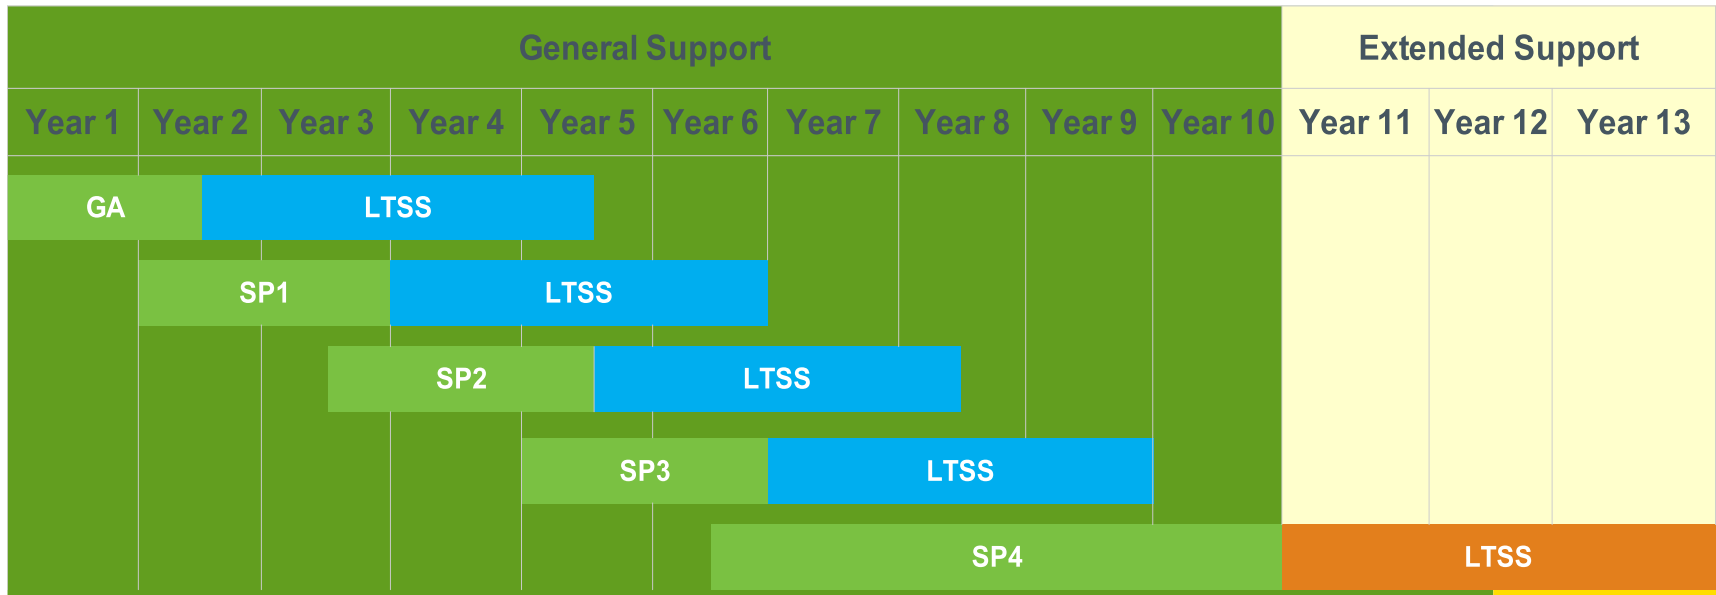

Novell®

 Attachmate

 NetIQ™

Cloud Infrastructure

Enterprise Computing

Integrated Systems

SUSE® Linux Enterprise How We Build It

SUSE® Linux Enterprise Server 12 Lifecycle Model

- .13-year lifecycle (10 years general support, 3 years extended support)
- .5-year lifecycle per Service Pack (2 years general + 3 years extended support)
- .Long Term Service Pack Support (LTSS) available for all versions, including GA